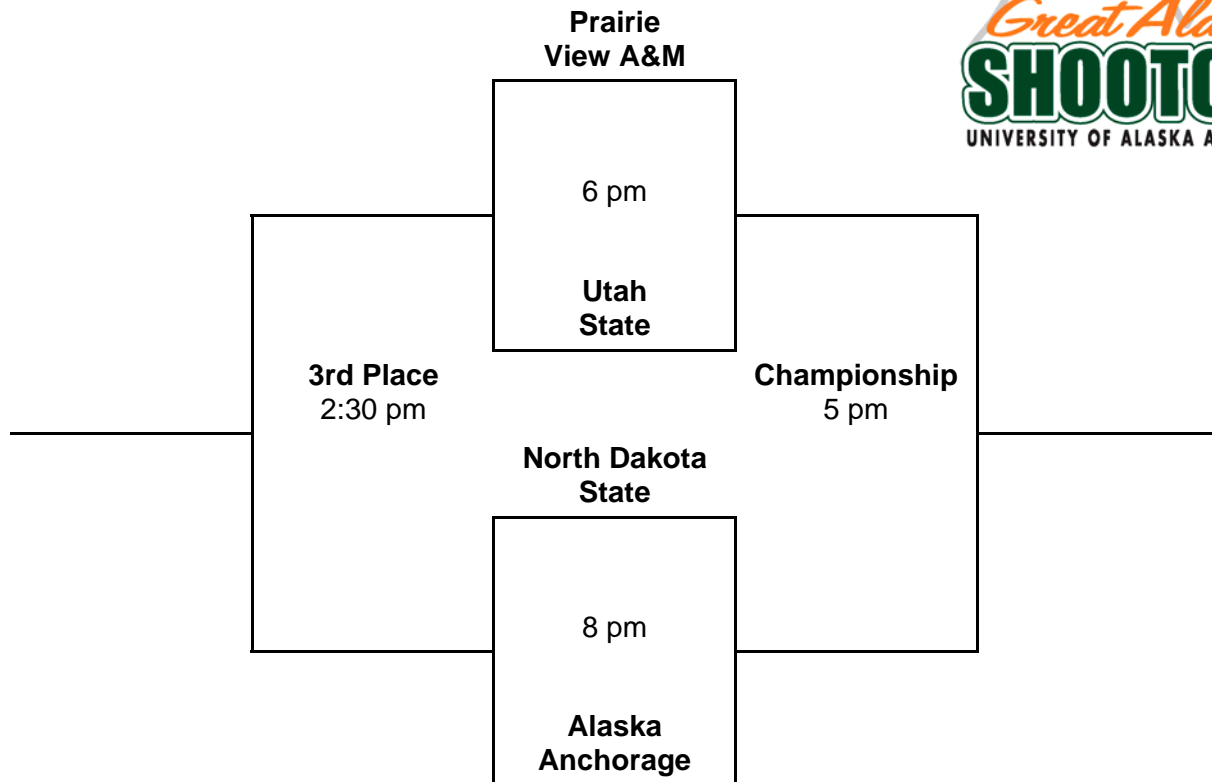

Women's Tournament Bracket

2012 Carrs/Safeway Great Alaska Shootout
November 20-21
Sullivan Arena - Anchorage, Alaska
 Hosted by the University of Alaska Anchorage

NOVEMBER
21
WEDNESDAY

NOVEMBER
20
TUESDAY

NOVEMBER
21
WEDNESDAY

All times AST

Time Zone Comparison Chart

Alaska	Pacific	Mountain	Central	Eastern
1:00 p.m.	2:00 p.m.	3:00 p.m.	4:00 p.m.	5:00 p.m.